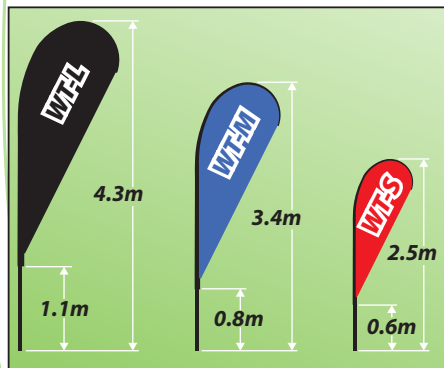

W

INDFLAG SERIES

www.bannerad.com.au

Eye-catching Attention Seeker

BANNER AD™

Say it BIG with a WindFlag

- ❖ One frame to suit three shapes at your choice.
- ❖ Robust aluminium & fibreglass construction.
- ❖ Base is engineered with double ball-bearing spindle, allowing for free rotation of flag and prolongs the life of the poles & flag.
- ❖ Compartmented carry bag for convenience & protection during transportation and storage.
- ❖ 5 year replacement warranty on hardware.

TEARDROP

FEATHER

RECTANGLE

BASE OPTIONS

Spigot Base

For soft ground.

X Base

Portable for indoor and outdoor.

Square Base

Heavy duty & Low profile.

Car Base

Base for use with car wheels.

Water Bag for X Base

Refillable water bag for added stability.

Carry bag can transport poles, banner plus Spigot and X Base.

Distributed by: