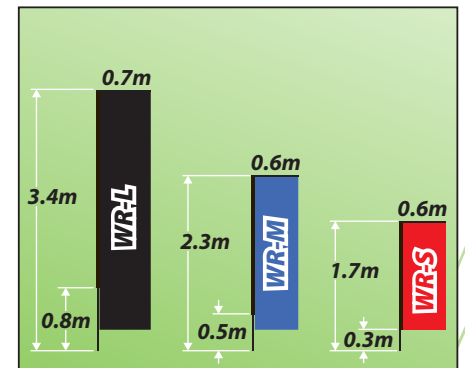

W

INDFLAG SERIES

www.bannerad.com.au

Eye-catching Attention Seeker

BANNER AD™

Say it BIG with a WindFlag

- ❖ One frame to suit three shapes at your choice.
- ❖ Robust aluminium & fibreglass construction.
- ❖ Base is engineered with double ball-bearing spindle, allowing for free rotation of flag and prolongs the life of the poles & flag.
- ❖ Compartmented carry bag for convenience & protection during transportation and storage.
- ❖ 5 year replacement warranty on hardware.

TEARDROP

FEATHER

RECTANGLE

BASE OPTIONS

Spigot Base

For soft ground.

X Base

Portable for indoor and outdoor.

Square Base

Heavy duty & Low profile.

Car Base

Base for use with car wheels.

Water Bag for X Base

Refillable water bag for added stability.

Carry bag can transport poles, banner plus Spigot and X Base.

Distributed by: