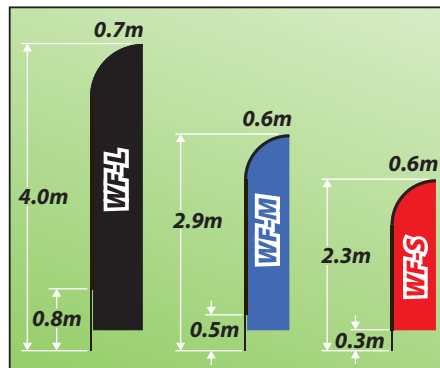

W

INDFLAG SERIES

www.bannerad.com.au

Eye-catching Attention Seeker

BANNER AD™

Say it BIG with a WindFlag

- ❖ One frame to suit three shapes at your choice.
- ❖ Robust aluminium & fibreglass construction.
- ❖ Base is engineered with double ball-bearing spindle, allowing for free rotation of flag and prolongs the life of the poles & flag.
- ❖ Compartmented carry bag for convenience & protection during transportation and storage.
- ❖ 5 year replacement warranty on hardware.

TEARDROP

FEATHER

RECTANGLE

BASE OPTIONS

Spigot Base

For soft ground.

X Base

Portable for indoor and outdoor.

Square Base

Heavy duty & Low profile.

Car Base

Base for use with car wheels.

Water Bag for X Base

Refillable water bag for added stability.

Carry bag can transport poles, banner plus Spigot and X Base.

Distributed by: